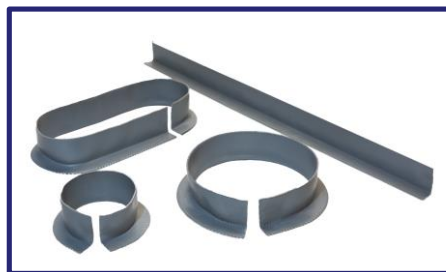

Effisus Multishapper

Stretchable and flexible curb that can be shaped into the desired geometry

Effisus Multishapper is a stretchable, flexible and conformable, L-shaped curb, based on polymer rubber with interior aluminum reinforcement. It can be easily shaped without requiring special tools to obtain a curb with any desired geometry. The final curb is closed easily in one step (no tools) with a metal locking clip and is intended to be filled with liquid or semi-liquid materials. Resistant to ice, stagnant water and ozone stable.

Effisus Multishapper is usually used in combination with the Effisus Stopper M-1 and Effisus Stopper 1-P sealants for sealing roof penetrations of any size or shape, without the need of mechanical fixing, torch or metal flashing. It can be used on any surface such as PVC, TPO or EPDM, granulated modified bitumen, asphalt membranes, concrete and metal. With a proper installation, the system forms a durable, waterproof rubber seal around penetrations of any size. The final solution is environmentally friendly as the sealants do not contain VOC's.

Typical applications:

- In combination with the Effisus Stopper 1-P and M-1 Sealants:
- Sealing roofing penetrations on flat roofs
 - Sealing roofing penetrations on slope roofs

Solution benefits:

- Flexible design – adaptable to any size or configuration.
- Easy to install – installation in under 10 minutes.
- Resistant – waterproof, UV and ozone stable, resistant to ice and standing water.
- Universal – compatible with all membranes and materials (TPO, PVC, EPDM, Bitumen, Concrete).
- Environment – environmentally friendly

Technical characteristics:

Testing method	Results
Composition	Rubber polymer with an aluminium reinforcement
Thickness	2.1mm (-0.1/+0.3mm)
Dimensions	Standard: L shape 50+25mm x 1m (*)
Temperature resistance	-40°C to +90°C
UV na Ozone resistance	Resistant
Weather resistance	Resistant