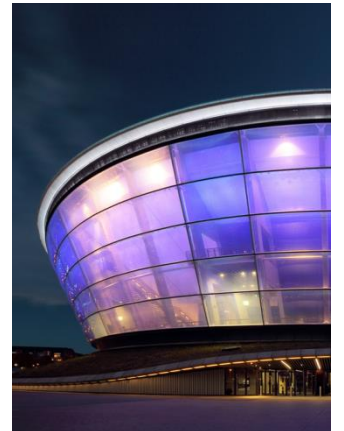

**EFFISUS ECOFACADE – REFERENCE PROJECTS**

Four Seasons Hotel – U.A.E

Luanda Towers - Luanda

Burj Vista – U.A.E

Hotel citizenM - France

KAFD – Saudi Arabia

Hydro Arena - Ireland

**EFFISUS ECOFACADE - TYPICAL APPLICATIONS**