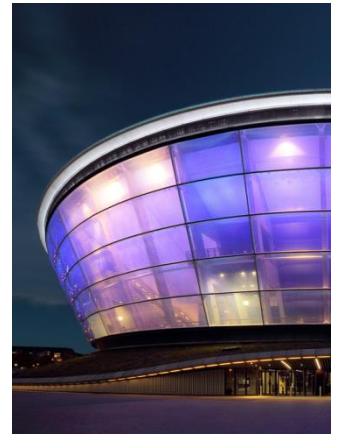

**EFFISUS ECOFACADE – REFERENCE PROJECTS**

Four Seasons Hotel – U.A.E

Luanda Towers - Luanda

Burj Vista – U.A.E

Hotel citizenM - France

KAFD – Saudi Arabia

Hydro Arena - Ireland

**EFFISUS ECOFACADE - TYPICAL APPLICATIONS**